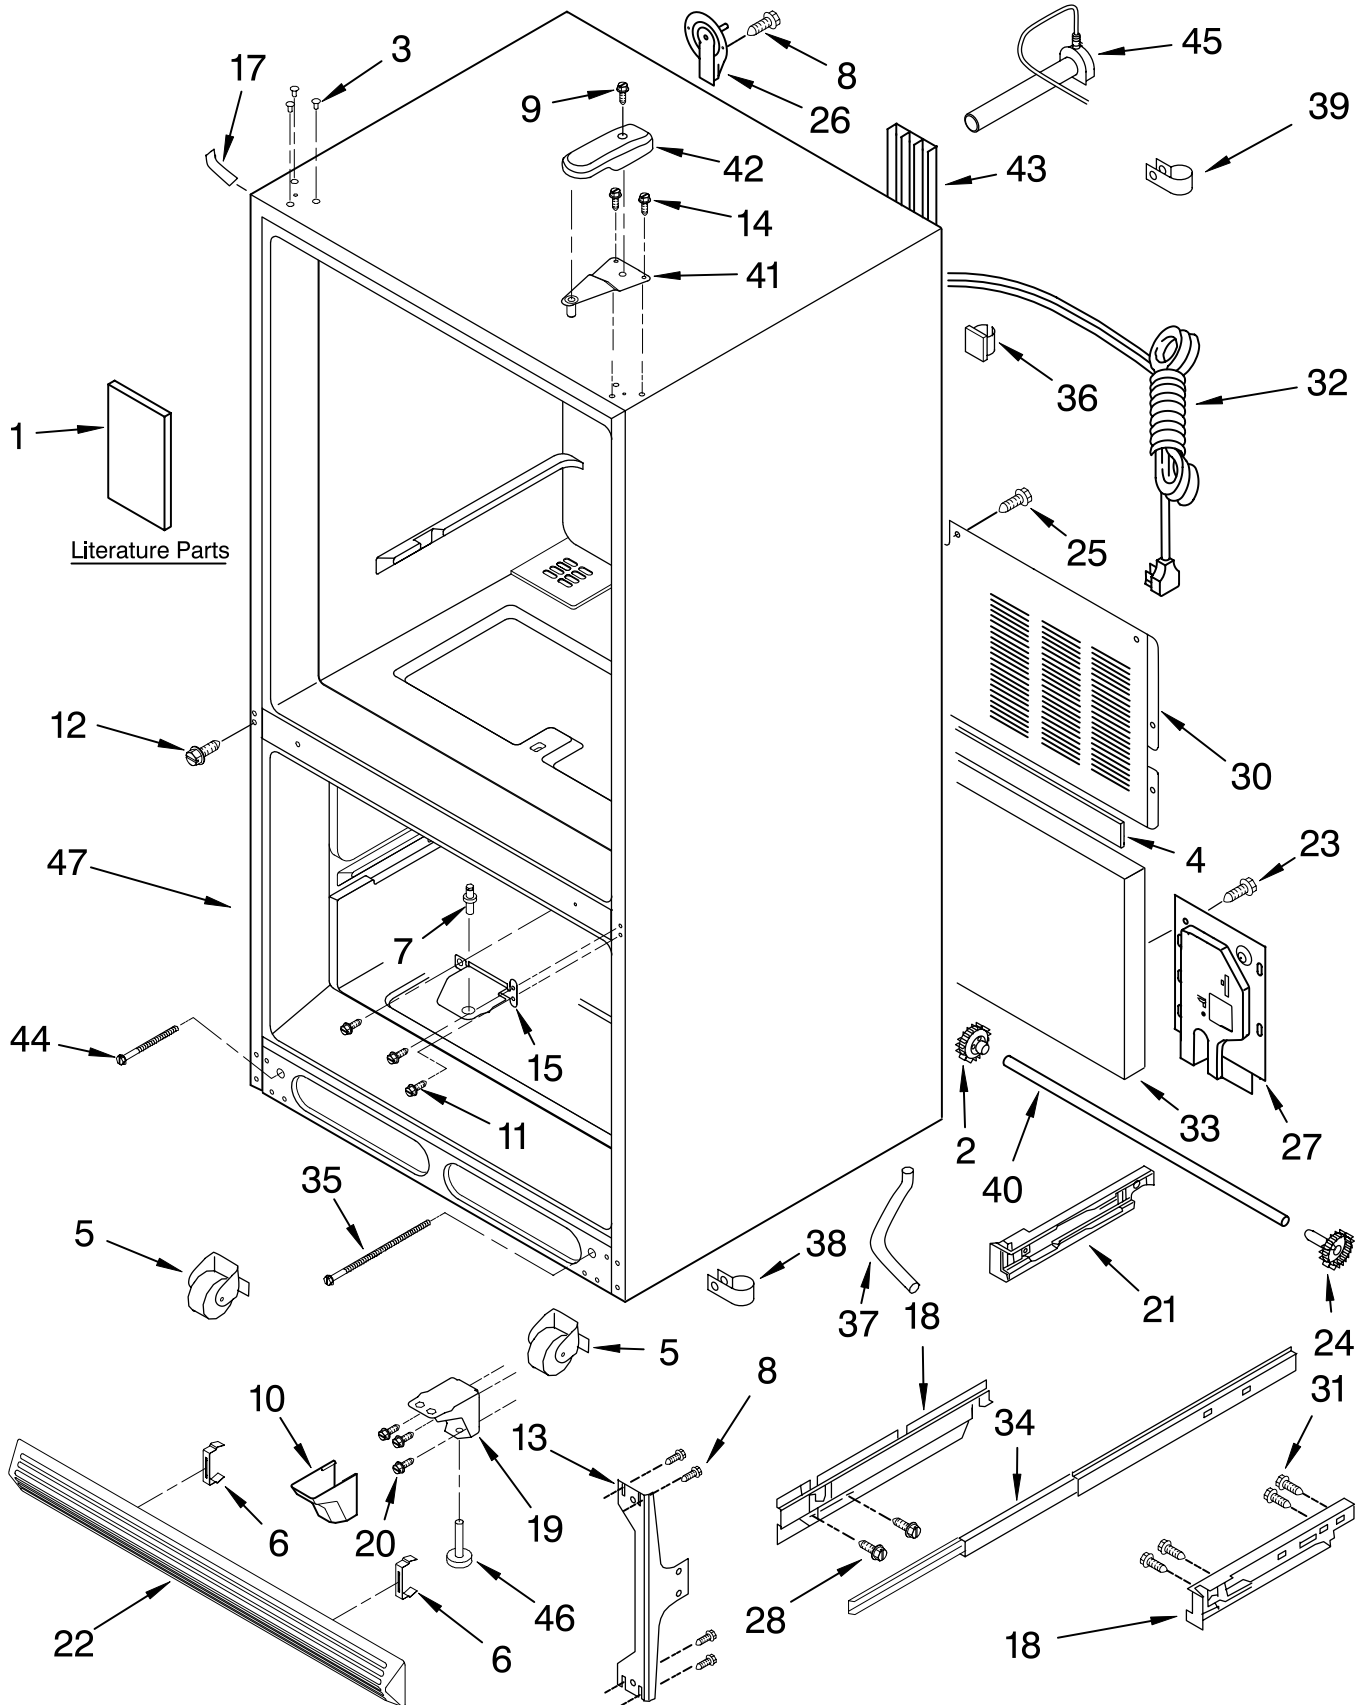

For Models: KBRA20EMWH00, KBRA20EMBT00, KBRA20EMBL00, KBRA20EMSS00, KBLA20EMSS00

(White)

(Biscuit)

(Black)

(Stainless Steel-RH)

(Stainless Steel-LH)

Literature Parts

FOR ORDERING INFORMATION REFER TO PARTS PRICE LIST

CABINET PARTS

For Models: KBRA20EMWH00, KBRA20EMBT00, KBRA20EMBL00, KBRA20EMSS00, KBLA20EMSS00
(White) (Biscuit) (Black) (Stainless Steel-RH)(Stainless Steel-LH)

Illus. No.	Part No.	DESCRIPTION	Illus. No.	Part No.	DESCRIPTION	Illus. No.	Part No.	DESCRIPTION
1		Literature Parts	15		Hinge, Center	25	4344167	Screw
	8208158	Tech Sheet		8170980	Black	26	8208155	Cover, Water Line
	8208159	Owners Manual		8170981	White	27	8171287	Cover, Water Valve
	8208160	Guide, Energy	17		Cover, Corner	28	4343690	Screw
2	8171236	Gear (L.H.)		8170858	Black	30	8171093	Cover, Unit
3		Plug, Button (3)		8170859	Biscuit	31	4343690	Screw
	4344209	White		8170860	White	32	8170925	Power Cord
	8170487	Biscuit	18		Bracket, Slide(2)	33	8171247	Insulation, Sound
	4344208	Black		8171268	Left	34	8171267	Slide, Drawer(2)
4	8170924	Gasket		8171269	Right	35	8170967	Bolt, Adjusting (Rear)
5	8170886	Roller Assembly	19		Hinge Bottom	36	8171100	Clip, Cord
6	8170869	Clip, Grille		8171067	White	37	8170861	Tube, Drain
7	8171216	Pin, Center Hinge		8171066	Black	38	8170862	Clip, Drain Tube
8	4343675	Screw	20	8170455	Screw	39	8208156	Clamp, Tube
9	4343715	Screw	21		Bracket, Gear	40	8171278	Shaft
10		Hinge Cover, Bottom		8171273	Left Side	41	8170974	Hinge, Top
	8171004	White		8171274	Right Side	42		Cover, Hinge
	8171003	Biscuit	22		Grille Assembly (Includes Clips)		8170977	White
	8171002	Black		8170866	White		8170976	Biscuit
11	4344186	Screw		8170868	Biscuit		8170975	Black
12	8170373	Screw		8170867	Black	43	8208152	Track, Water Line
13		Bracket, Door	23	4343694	Screw	44	8170972	Bolt, Adjusting (Front)
	8171270	Left Side	24	8171237	Gear (R.H.)	45	8208154	Fill Tube Assy.
	8171271	Right side				46	8171272	Foot Break
14	4344198	Screw				47		Cabinet (Not A Serviceable Part)

FOR ORDERING INFORMATION REFER TO PARTS PRICE LIST